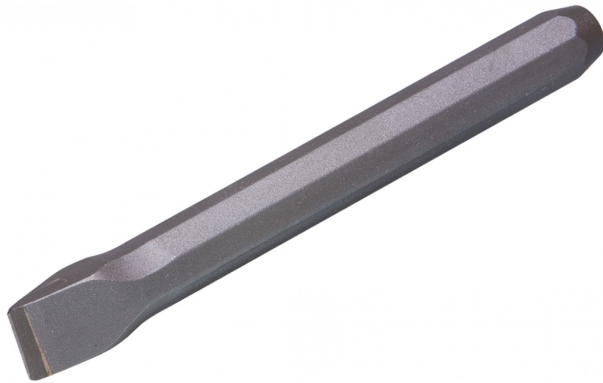

REXID Schlageisen Hartgestein 16 mm

Price

€34.30*

Prices excl. VAT plus shipping costs

Product number: B02.120

Description

- for soft stone; slim shape, very easy cutting blade
- for hard stone, sturdy version made of wear resistant tungsten carbide quality

Product information

Material:	Hartgestein
Kopfform:	Schlägelkopf
Länge:	180 mm
Schaft:	Achtkant
Schneidenbreite:	16 mm
Stahlstärke:	16 mm