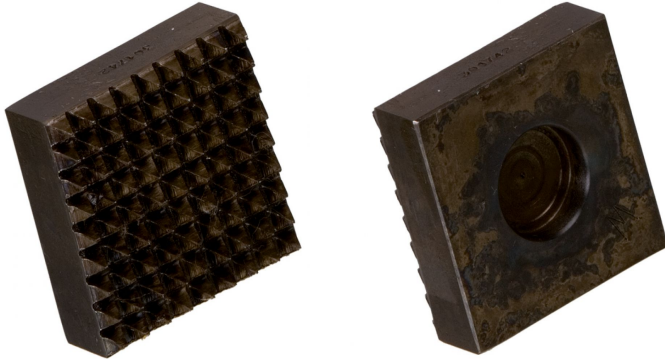

Stockeinsatz Hartgestein 35 x 35 mm | 25 Zähne

Price

€24.95*

Prices excl. VAT plus shipping costs

Product number: A10.130

Description

- engraved "W" on the back side identifies bush hammer insert for soft stone types
with *bolt hole* \varnothing 20 mm

Product information

Material:	Hartgestein
Stockfläche:	35 x 35 mm
Zähnezahl:	25