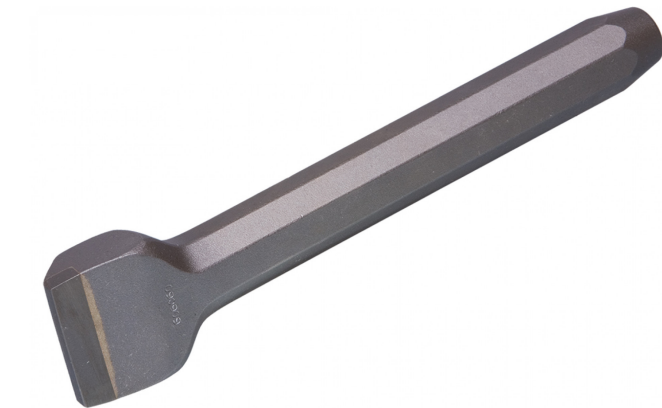

# REXID Sprengeisen 30 mm | mittelschwer

## Description

- four different shapes: L = light, M = medium, S = heavy with square shaft or O = heavy with oval shaft
- with different blade angles

## Product information

<b>Material:</b>	Kalkstein , Marble , Sandstein
<b>Ausführung:</b>	schwer
<b>Kopfform:</b>	Schlägelkopf
<b>Länge:</b>	210 mm
<b>Schaft:</b>	Achtkant
<b>Schneidenbreite:</b>	30 mm
<b>Stahlstärke:</b>	22 mm