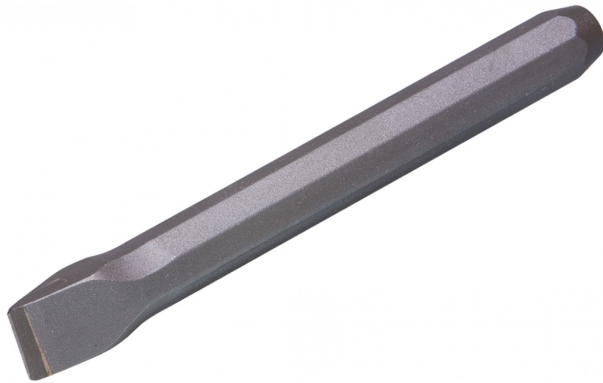

REXID Schlageisen Hartgestein 25 mm

Price

€50.20*

Prices excl. VAT plus shipping costs

Product number: B02.170

Description

- for soft stone; slim shape, very easy cutting blade
- for hard stone, sturdy version made of wear resistant tungsten carbide quality

Product information

Material:	Hartgestein
Kopfform:	Schlägelkopf
Länge:	190 mm
Schaft:	Achtkant
Schneidenbreite:	25 mm
Stahlstärke:	20 mm