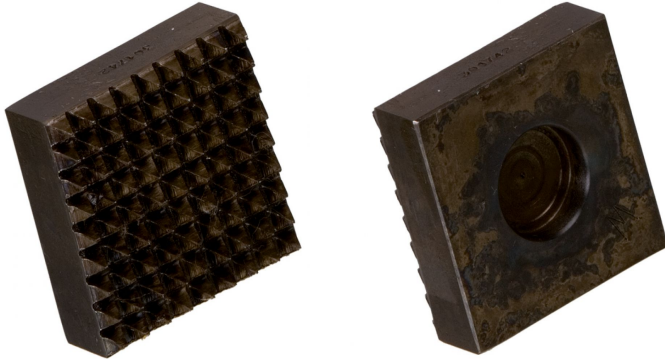

Stockeinsatz Hartgestein 35 x 35 mm | 16 Zähne

Price

€24.95*

Prices excl. VAT plus shipping costs

Product number: A10.120

Description

- engraved "W" on the back side identifies bush hammer insert for soft stone types
with *bolt hole* \varnothing 20 mm

Product information

Material:	Hartgestein
Stockfläche:	35 x 35 mm
Zähnezahl:	16