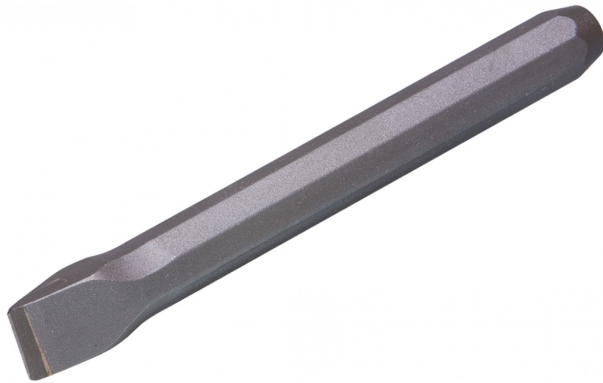

REXID Schlageisen Hartgestein 12 mm

Price

€28.90*

Prices excl. VAT plus shipping costs

Product number: B02.100

Description

- for soft stone; slim shape, very easy cutting blade
- for hard stone, sturdy version made of wear resistant tungsten carbide quality

Product information

Material:	Hartgestein
Kopfform:	Schlägelkopf
Länge:	180 mm
Schaft:	Achtkant
Schneidenbreite:	12 mm
Stahlstärke:	12 mm