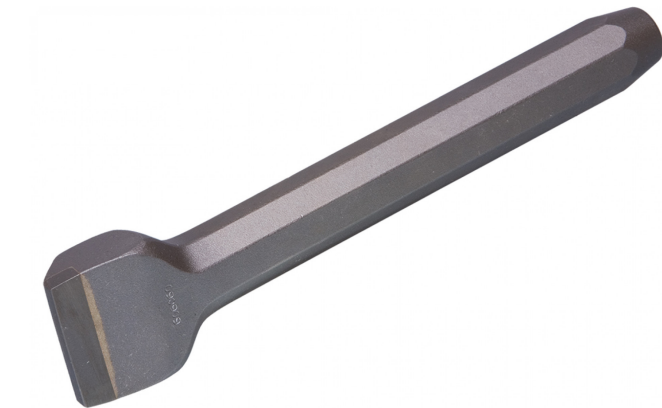

REXID Sprengeisen 40 mm | mittelschwer

Price

€88.00*

Prices excl. VAT plus shipping costs

Product number: B05.050

Description

- four different shapes: L = light, M = medium, S = heavy with square shaft or O = heavy with oval shaft
- with different blade angles

Product information

Material:	Kalkstein , Marble , Sandstein
Ausführung:	mittelschwer
Kopfform:	Schlägelkopf
Länge:	210 mm
Schaft:	Achtkant
Schneidenbreite:	40 mm
Stahlstärke:	22 mm